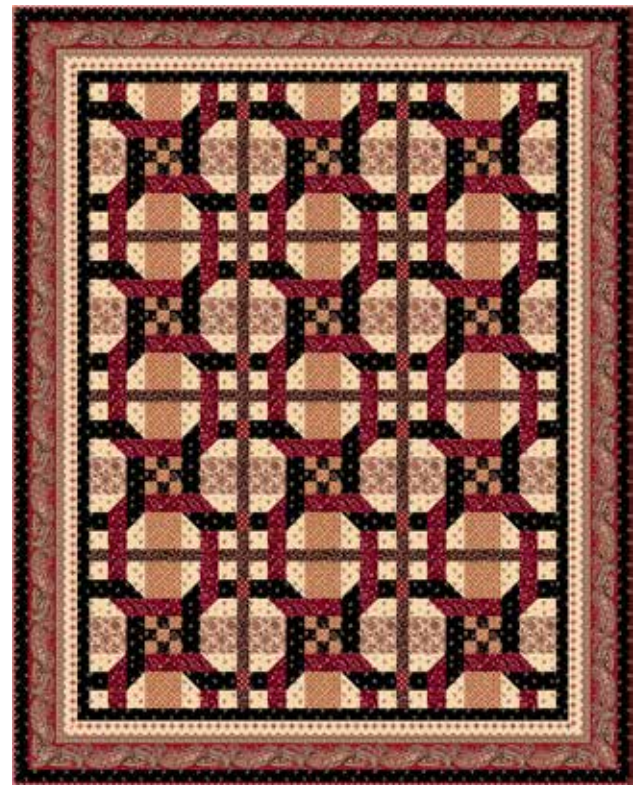

24854 ER Ditsy

Pre-Cuts

24851 R
Flower with Dotted
Scroll

(13) Fat Quarters

FATQU OXAR 3PKV

(42) 10" Squares

10SQ OXAR 6PKV

24852 J
Flower Vine