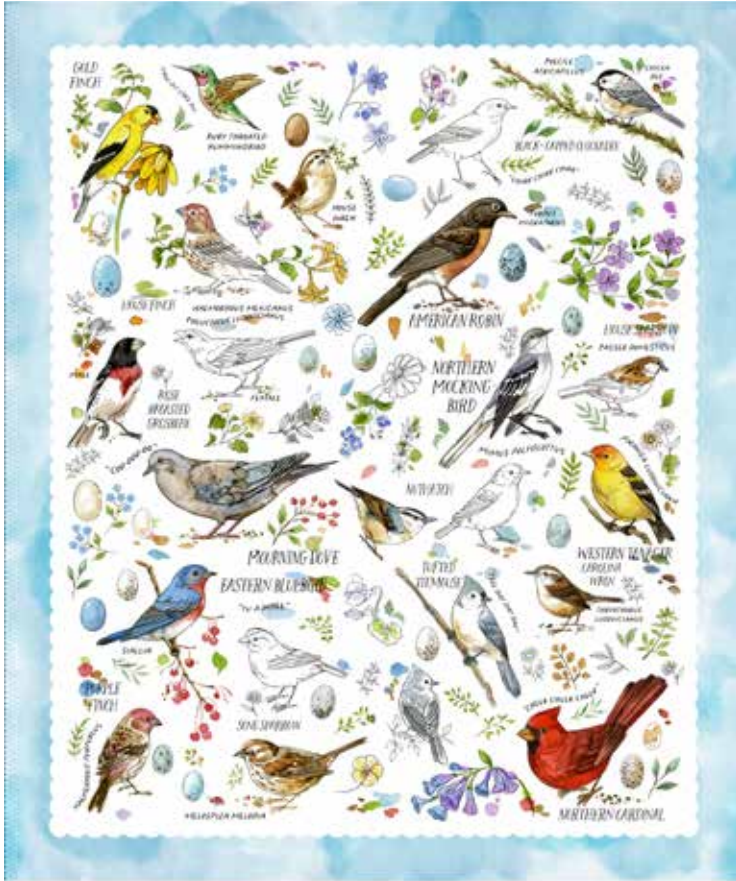

Designed by Matthew Pridemore of
The Whimsical Workshop

0 16542 48458 1
10 YARD PUT UP

**31133 B
 Bird Panel
 (36")**

0 16542 48389 8
15 YARD PUT UP

31134 H Bird Picture Patches (24")
 Squares measure approximately 8 3/4" 0 16542 48390 4