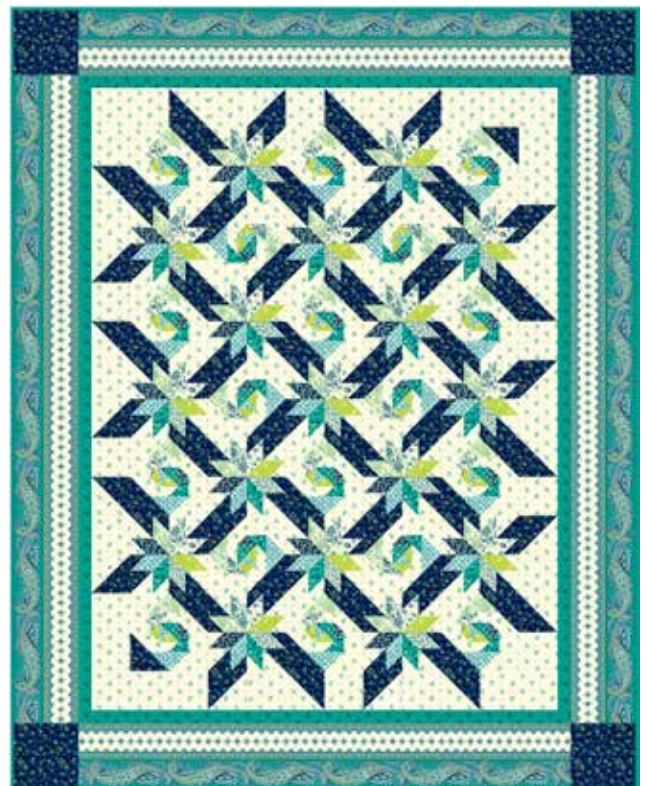

48" x 60"

Designed by Pam Goggans

6 Patterns / 16 Color Combinations